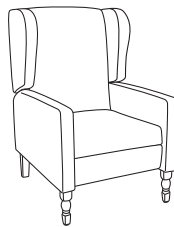

Nail Head Trim

1
No Nail Head