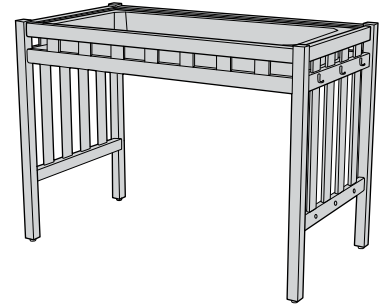

vivaio planting table

Vivaio Collection

VIVPLTX

Table Style

S
Standing Height
(38")

W
Wheelchair Accessible Height
(34")