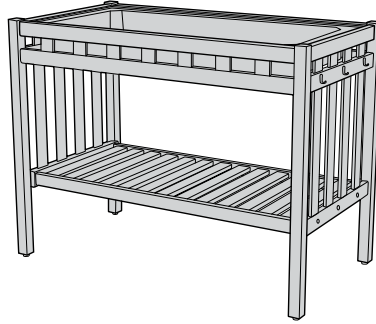

vivaio planting table

Vivaio Collection

VIVPLTX

Table Style

S
Standing Height
(38")

W
Wheelchair Accessible Height
(34")