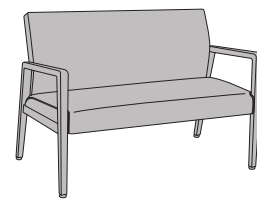

Valdina Collection

VLDFIXBXX

Unit Style

**34**  
34"W  
(30" Seat Width)

**46**  
46"W  
(42" Seat Width)

Back Height Style

**G**  
Short Back  
(35" Height)

**P**  
Tall Back  
(44" Height)