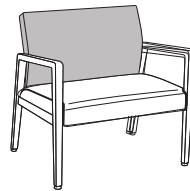

Valdina Collection

VLDFIXBXX

Unit Style

**34**  
34"W  
(30" Seat Width)

**46**  
46"W  
(42" Seat Width)

Back Height Style

**G**  
Short Back  
(35" Height)

**P**  
Tall Back  
(44" Height)