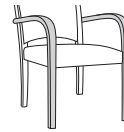

Symphony Collection

3XXXX

Arm/Leg Shape

1

Dolce
Flared Leg

2

Nuance
Straight Leg

Arm Style

1

with Arms

Upholstery Style

1

Full with
Cleanout

2

Show frame
with Cleanout

4

Full no
Cleanout

5

Show frame
no Cleanout

6

Show Frame with
Cleanout and Handgrip
(Only available with
Option 9 - Flared Back Style)

Back Style

7

Flared Scoop

8

Scooped

9

Flared

Stacks three chairs high.
Additional chairs not included.

Do not stack with other Symphony chairs with different arm style.