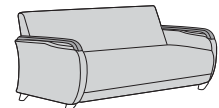

Ravello Collection

RVX

Number of Seats

L132H
Lounge & Lobby Chair
(One seater)

2132H
Love Seat
(Two seater)

3132H
Sofa
(Three seater)