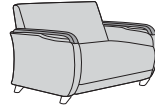

Ravello Collection

RVX

Number of Seats

L132H
Lounge & Lobby Chair
(One seater)

2132H
Love Seat
(Two seater)

3132H
Sofa
(Three seater)