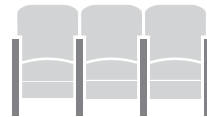

Back Shape

2
Square Back

8
Scooped Back

Foot Shape

H
Kwalu Ravello

Units

A
1 Seater

B
2 Seater Gang

C
3 Seater Gang

E
Love Seat
(Standard Sewn Detail)

J
Bariatric