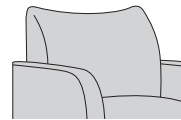

Ravello Collection

RVGXXXXX

Arm Shape

1
Curved

2
Straight

Arm Option

1
Upholstered Arm

3
Kwalu Arm
(Available only with curved
arm shape)

Back Shape

2
Square Back

8
Scooped Back

Foot Shape

H
Kwalu Ravello

Units

A
1 Seater

B
2 Seater Gang

C
3 Seater Gang

E
Love Seat
(Standard Sewn Detail)

J
Bariatric