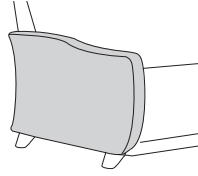

Ravello Collection

RVGXXXXX

Arm Shape

1
Curved

2
Straight

Arm Option

1
Upholstered Arm

3
Kwalu Arm
(Available only with curved
arm shape)

Back Shape

2
Square Back

8
Scooped Back

Foot Shape

H
Kwalu Ravello

Units

A
1 Seater

B
2 Seater Gang

C
3 Seater Gang

E
Love Seat
(Standard Sewn Detail)

J
Bariatric