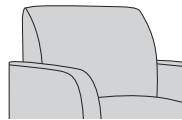

Ravello Collection

RVGXXXXX

Arm Shape

1
Curved

2
Straight

Arm Option

1
Upholstered Arm

3
Kwalu Arm
(Available only with curved
arm shape)

Back Shape

2
Square Back

8
Scooped Back

Foot Shape

H
Kwalu Ravello

Units

A
1 Seater

B
2 Seater Gang

C
3 Seater Gang

E
Love Seat
(Standard Sewn Detail)

J
Bariatric