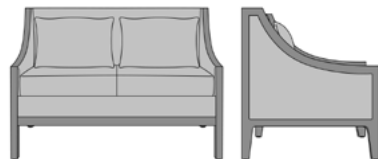

larino

Lounge

kwalu®

Designed to Last®

Larino

Lounge

The chair and love seat of the Larino Collection include a sleek, solid frame, plush seat and back, arms, available in two heights, flawlessly detailed in optional nail head trim. Seat and back cushions are removable for easy cleaning. Back pillows are standard and attached. Back pillows are standard and attached.

Statement of Line

LAR1A11
27W 32.5D 35H
21AH

LAR1A21
27W 32.5D 35H
21AH

LAR1B11
27W 32.5D 35H
25AH

LAR1B21
27W 32.5D 35H
25AH

LAR2A11
52W 32.5D 35H
21AH

LAR2A21
52W 32.5D 35H
21AH

*To see additional versions of this collection go to www.kwalu.com/product/larino-lounge