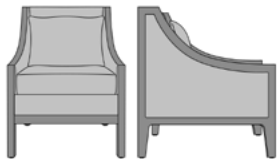

larino

Lounge

kwalu®

Designed to Last®

Larino

Lounge

The chair and love seat of the Larino Collection include a sleek, solid frame, plush seat and back, arms, available in two heights, flawlessly detailed in optional nail head trim. Seat and back cushions are removable for easy cleaning. Back pillows are standard and attached. Back pillows are standard and attached.

Optional Nail Head Trim
Optional nail head trim only available on arm sides.

Number of Seats
Choose from 2 seat styles – lounge chair and love seat.

10 Year Warranty
We offer a 10 Year Performance Warranty on both construction and finish, so the product is guaranteed to stay looking like new for 10 years.

Statement of Line

LAR1A11
27W 32.5D 35H
21AH

LAR1A21
27W 32.5D 35H
21AH

LAR1B11
27W 32.5D 35H
25AH

LAR1B21
27W 32.5D 35H
25AH

LAR2A11
52W 32.5D 35H
21AH

LAR2A21
52W 32.5D 35H
21AH

*To see additional versions of this collection go to www.kwalu.com/product/larino-lounge