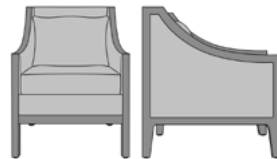

larino

Lounge

kwalu®

Designed to Last®

Larino

Lounge

The chair and love seat of the Larino Collection include a sleek, solid frame, plush seat and back, arms, available in two heights, flawlessly detailed in optional nail head trim. Seat and back cushions are removable for easy cleaning. Back pillows are standard and attached. Back pillows are standard and attached.

Optional Nail Head Trim
Optional nail head trim only available on arm sides.

Number of Seats
Choose from 2 seat styles – lounge chair and love seat.

10 Year Warranty
We offer a 10 Year Performance Warranty on both construction and finish, so the product is guaranteed to stay looking like new for 10 years.

Statement of Line

LAR1A11
27W 32.5D 35H
21AH

LAR1A21
27W 32.5D 35H
21AH

LAR1B11
27W 32.5D 35H
25AH

LAR1B21
27W 32.5D 35H
25AH

LAR2A11
52W 32.5D 35H
21AH

LAR2A21
52W 32.5D 35H
21AH

*To see additional versions of this collection go to www.kwalu.com/product/larino-lounge