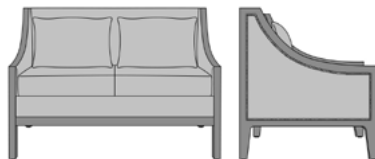

larino

Lounge

kwalu®

Designed to Last®

Larino

Lounge

The chair and love seat of the Larino Collection include a sleek, solid frame, plush seat and back, arms, available in two heights, flawlessly detailed in optional nail head trim. Seat and back cushions are removable for easy cleaning. Back pillows are standard and attached. Back pillows are standard and attached.

Statement of Line

LAR1A11
27W 32.5D 35H
21AH

LAR1A21
27W 32.5D 35H
21AH

LAR1B11
27W 32.5D 35H
25AH

LAR1B21
27W 32.5D 35H
25AH

LAR2A11
52W 32.5D 35H
21AH

LAR2A21
52W 32.5D 35H
21AH

*To see additional versions of this collection go to www.kwalu.com/product/larino-lounge