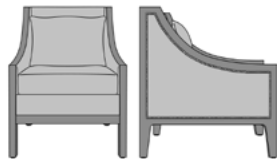

larino

Lounge

kwalu®

Designed to Last®

Larino

Lounge

The chair and love seat of the Larino Collection include a sleek, solid frame, plush seat and back, arms, available in two heights, flawlessly detailed in optional nail head trim. Seat and back cushions are removable for easy cleaning. Back pillows are standard and attached. Back pillows are standard and attached.

Optional Nail Head Trim
Optional nail head trim only available on arm sides.

Number of Seats
Choose from 2 seat styles – lounge chair and love seat.

10 Year Warranty
We offer a 10 Year Performance Warranty on both construction and finish, so the product is guaranteed to stay looking like new for 10 years.

Statement of Line

LAR1A11
27W 32.5D 35H
21AH

LAR1A21
27W 32.5D 35H
21AH

LAR1B11
27W 32.5D 35H
25AH

LAR1B21
27W 32.5D 35H
25AH

LAR2A11
52W 32.5D 35H
21AH

LAR2A21
52W 32.5D 35H
21AH

*To see additional versions of this collection go to www.kwalu.com/product/larino-lounge