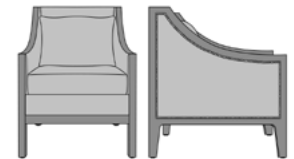

larino

Lounge

kwalu®

Designed to Last®

Larino

Lounge

The chair and love seat of the Larino Collection include a sleek, solid frame, plush seat and back, arms, available in two heights, flawlessly detailed in optional nail head trim. Seat and back cushions are removable for easy cleaning. Back pillows are standard and attached. Back pillows are standard and attached.

Statement of Line

LAR1A11
27W 32.5D 35H
21AH

LAR1A21
27W 32.5D 35H
21AH

LAR1B11
27W 32.5D 35H
25AH

LAR1B21
27W 32.5D 35H
25AH

LAR2A11
52W 32.5D 35H
21AH

LAR2A21
52W 32.5D 35H
21AH

*To see additional versions of this collection go to www.kwalu.com/product/larino-lounge