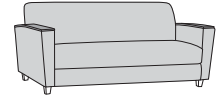

Cassini Collection

C2X

Number of Seats

13323

Chair - One Seater

23323

Love Seat - Two Seater

33323

Sofa - Three Seater