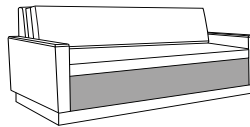

carrara sleeper sofa

Carrara Collection

CRFXXXXX

Sleep Surface Size

1

72" Bed Surface

2

75" Bed Surface

3

78" Bed Surface

Drawer Option

A**

Without Drawers

B

With Drawers

Seat Rail Style