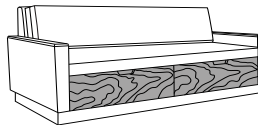

carrara sleeper sofa

Carrara Collection

CRFXXXXX

Sleep Surface Size

1

72" Bed Surface

2

75" Bed Surface

3

78" Bed Surface

Drawer Option

A**

Without Drawers

B

With Drawers

Seat Rail Style

A

Fusion

B

Upholstered

Power Grommet

(Select color in "Power Grommet Color" section)

A

Without Power Grommet