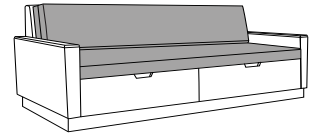

carrara sleeper sofa

Carrara Collection

CRFXXXXX

Sleep Surface Size

1
72" Bed Surface

2
75" Bed Surface

3
78" Bed Surface

Drawer Option

A**
Without Drawers

B
With Drawers

Seat Rail Style

A
Fusion

B
Upholstered

Data Grommet

A
Without Data Grommet

B
With Data Grommet at rear

C
With Data Grommet at front

Legs

1
Kwalu Pyramid
(Center legs required)

2
Plinth

*****3**
Locking Casters
(Center casters required)

* Standard Arm Style: Angular

**If this option is selected, the finish will depend on the Seat Rail selected option.

***The front panel/drawers will be short in height if this option is selected.