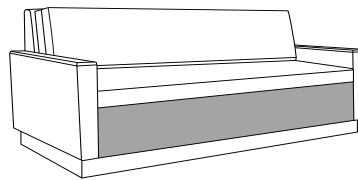

carrara sleeper sofa

Carrara Collection

CRFXXXXX

Sleep Surface Size

1
72" Bed Surface

2
75" Bed Surface

3
78" Bed Surface

Drawer Option

A**
Without Drawers

B
With Drawers

Seat Rail Style

A
Fusion

B
Upholstered

Data Grommet

A
Without Data Grommet

B
With Data Grommet at rear

C
With Data Grommet at front

Legs

1
Kwalu Pyramid
(Center legs required)

2
Plinth

*****3**
Locking Casters
(Center casters required)

* Standard Arm Style: Angular

**If this option is selected, the finish will depend on the Seat Rail selected option.

***The front panel/drawers will be short in height if this option is selected.