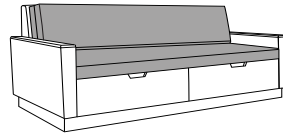

carrara sleeper sofa

Carrara Collection

CRFXXXXX

Sleep Surface Size

1
72" Bed Surface

2
75" Bed Surface

3
78" Bed Surface

Drawer Option

A**
Without Drawers

B
With Drawers

Seat Rail Style

A
Fusion

B
Upholstered

Data Grommet

A
Without Data Grommet

B
With Data Grommet at rear

C
With Data Grommet at front

Legs

1
Kwalu Pyramid
(Center legs required)

2
Plinth

*****3**
Locking Casters
(Center casters required)

* Standard Arm Style: Angular

**If this option is selected, the finish will depend on the Seat Rail selected option.

***The front panel/drawers will be short in height if this option is selected.