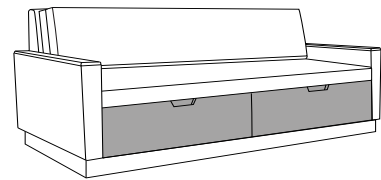

A**
Without Drawers

B
With Drawers

Seat Rail Style

A
Fusion

B
Upholstered

Data Grommet

A
Without Data Grommet

B
With Data Grommet at rear

C
With Data Grommet at front

Legs

1
Kwalu Pyramid
(Center legs required)

2
Plinth

*****3**
Locking Casters
(Center casters required)

* Standard Arm Style: Angular

**If this option is selected, the finish will depend on the Seat Rail selected option.

***The front panel/drawers will be short in height if this option is selected.