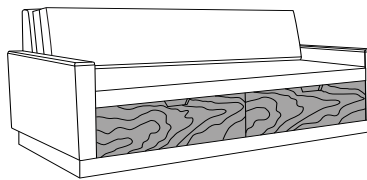

carrara sleeper sofa

Carrara Collection

CRFXXXXX

Sleep Surface Size

1
72" Bed Surface

2
75" Bed Surface

3
78" Bed Surface

Drawer Option

A**
Without Drawers

B
With Drawers

Seat Rail Style

A
Fusion

B
Upholstered

Data Grommet

A
Without Data Grommet

B
With Data Grommet at rear

C
With Data Grommet at front

Legs

1
Kwalu Pyramid
(Center legs required)

2
Plinth

*****3**
Locking Casters
(Center casters required)

* Standard Arm Style: Angular

**If this option is selected, the finish will depend on the Seat Rail selected option.

***The front panel/drawers will be short in height if this option is selected.