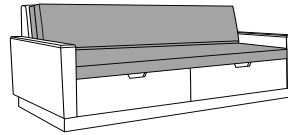

carrara sleeper sofa

Carrara Collection

CRFXXXXX

Sleep Surface Size

1
72" Bed Surface

2
75" Bed Surface

3
78" Bed Surface

Drawer Option

A**
Without Drawers

B
With Drawers

Seat Rail Style

A
Fusion

B
Upholstered

Data Grommet

A
Without Data Grommet

B
With Data Grommet at rear

C
With Data Grommet at front

Legs

1
Kwalu Pyramid
(Center legs required)

2
Plinth

*****3**
Locking Casters
(Center casters required)

* Standard Arm Style: Angular

**If this option is selected, the finish will depend on the Seat Rail selected option.

***The front panel/drawers will be short in height if this option is selected.