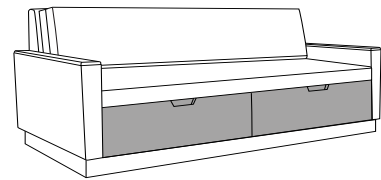

carrara sleeper sofa

Carrara Collection

CRFXXXXX

Sleep Surface Size

1
72" Bed Surface

2
75" Bed Surface

3
78" Bed Surface

Drawer Option

A**
Without Drawers

B
With Drawers

Seat Rail Style

A
Fusion

B
Upholstered

Data Grommet

A
Without Data Grommet

B
With Data Grommet at rear

C
With Data Grommet at front

Legs

1
Kwalu Pyramid
(Center legs required)

2
Plinth

*****3**
Locking Casters
(Center casters required)

* Standard Arm Style: Angular

**If this option is selected, the finish will depend on the Seat Rail selected option.

***The front panel/drawers will be short in height if this option is selected.