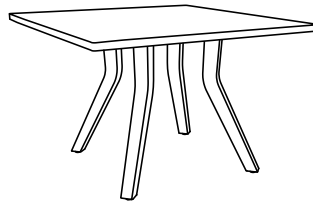

Carrara Collection

CRDTBLXXX

Table Top Style

A
Square

B
Round

Table Top Size

1
42"

2
48"

Overall Height

S
Standard Height
(29.75")

W
Wheelchair Height
(31.75")