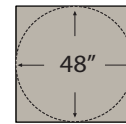

Carrara Collection

CRDTBLXXX

Table Top Style

A
Square

B
Round

Table Top Size

1
42"

2
48"

Overall Height

S
Standard Height
(29.75")

W
Wheelchair Height
(31.75")