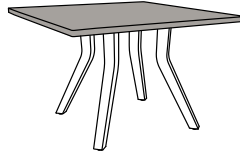

Carrara Collection

CRDTBLXXX

Table Top Style

A
Square

B
Round

Table Top Size

1
42"

2
48"

Overall Height

S
Standard Height
(29.75")

W
Wheelchair Height
(31.75")