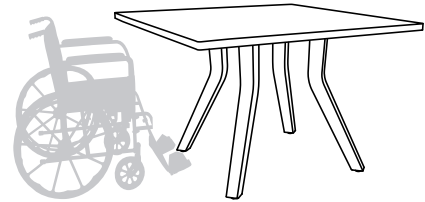

Carrara Collection

CRDTBLXXX

Table Top Style

A
Square

B
Round

Table Top Size

1
42"

2
48"

Overall Height

S
Standard Height
(29.75")

W
Wheelchair Height
(31.75")