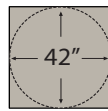

Carrara Collection

CRDTBLXXX

Table Top Style

A
Square

B
Round

Table Top Size

1
42"

2
48"

Overall Height

S
Standard Height
(29.75")

W
Wheelchair Height
(31.75")