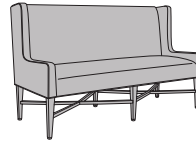

antillo dining bench

Antillo Collection

ANDBXX

Width Style

2
48"W

3
66"W

4
80"W

Piping Style