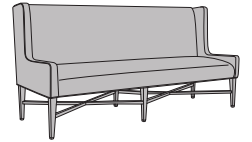

antillo dining bench

Antillo Collection

ANDBXX

Width Style

2
48"W

3
66"W

4
80"W

Piping Style