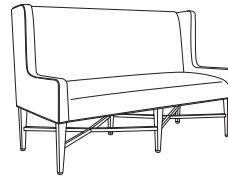

antillo dining bench

Antillo Collection

ANDBXX

Width Style

2
48"W

3
66"W

4
80"W

Piping Style